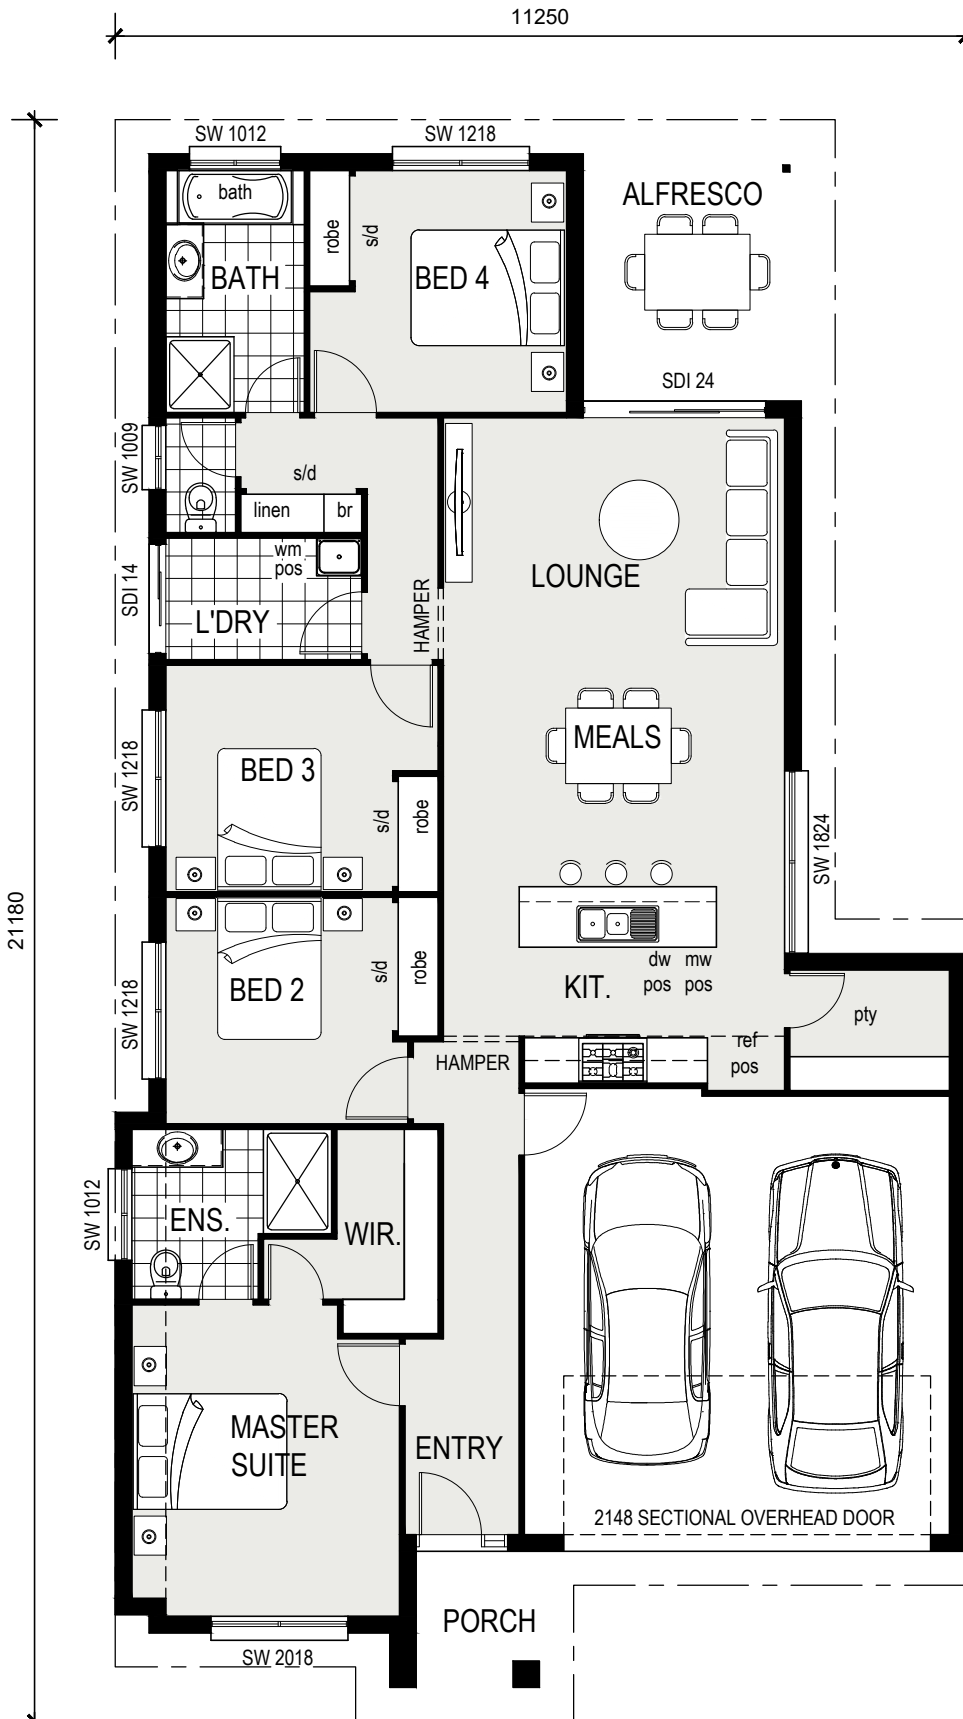

# VERONA 187

FITS 12.5m\*  
BLOCK WIDTH

|                   |                            |
|-------------------|----------------------------|
| LIVING            | 138.54m <sup>2</sup>       |
| GARAGE            | 35.39m <sup>2</sup>        |
| PORCH             | 3.19m <sup>2</sup>         |
| ALFRESCO          | 9.42m <sup>2</sup>         |
| BALCONY           | 0.00m <sup>2</sup>         |
| <b>TOTAL AREA</b> | <b>186.54m<sup>2</sup></b> |

|              |            |
|--------------|------------|
| MASTER SUITE | 3.54x4.12m |
| BED 2        | 3.00x3.00m |
| BED 3        | 3.00x3.00m |
| BED 4        | 2.80x3.20m |
| MEALS        | 4.51x2.70m |
| LOUNGE       | 4.51x3.50m |
| GARAGE       | 5.62x5.90m |
| ALFRESCO     | 4.44x2.35m |